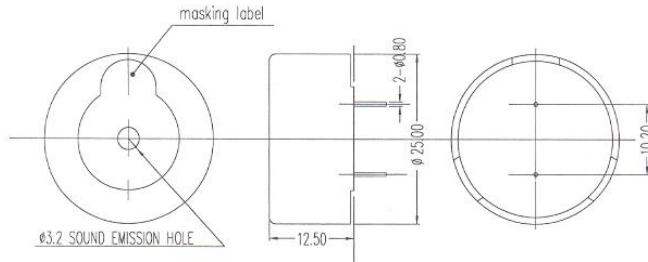

### DIMENSIONS

$\phi 25 \times H12.5$

UNIT : mm  
TOLERANCE :  $\pm 0.3$   
HOUSING MATERIAL : PBT

| Type  | Unit         |              |
|---|--------------|--------------|
| Color   |              | Black        |
| Rated Voltage                                 | (V)          | 12           |
| Operating Voltage                             | (V)          | 8-14         |
| Current Consumption                           | (mA)         | MAX.55       |
| Coil Resistance                               | ( $\Omega$ ) | 120 $\pm$ 12 |
| Sound Output (Min)                            | (dB)         | 85           |
| Resonance Frequency                           | (Hz)         | 1000~1500    |
| Operating Temp                                | (C)          | -25~+70      |
| Storage Temp                                  | (C)          | -30~+85      |
| Weight  | (g)          | 10           |
| Terminal                                      |              | PIN TYPE     |
| Dimension                                     | mm           | 25 x H12.5   |
| *applied voltage: 1.5V, 1/2 duty, square wave |              |              |
| *distance for measurement 10cm                |              |              |